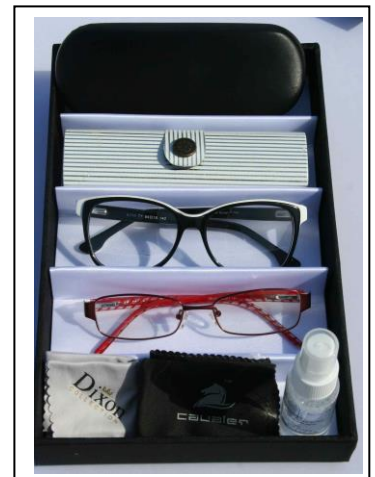

Item No. FTRY5
Holds 5 frames.
Open top (no lid)

27cm long

17cm wide

3cm high